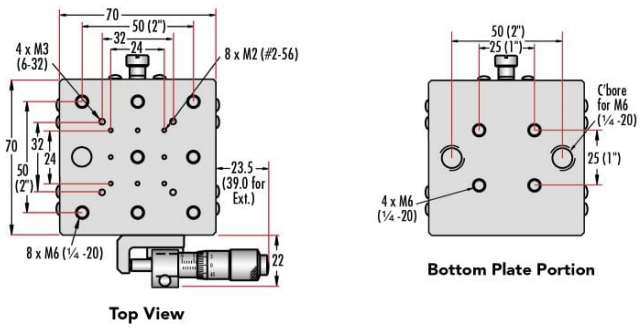

English **Type:**

Propriétés physiques et mécaniques

Linear (X) **Type de Mouvement:**

Crossed Roller Bearing **Guide System:**

30mm Standard-Top Stages - Center Drive

30mm Standard-Top Stages - Side Drive

40mm Standard-Top Stages - Center Drive

40mm Standard-Top Stages - Side Drive

70mm Standard-Top Stages - Center Drive

70mm Standard-Top Stages - Side Drive

125mm Standard-Top Stages - Center Drive

125mm Standard-Top Stages - Side Drive