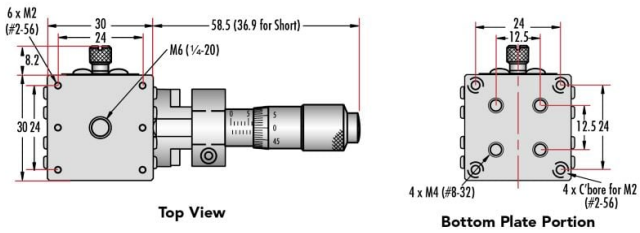

Caractéristiques du produit

English **Type:**

Propriétés physiques et mécaniques

Linear (X) **Type de Mouvement:**

Crossed Roller Bearing **Guide System:**

30mm Standard-Top Stages - Center Drive

30mm Standard-Top Stages - Side Drive

40mm Standard-Top Stages - Center Drive

40mm Standard-Top Stages - Side Drive

70mm Standard-Top Stages - Center Drive

70mm Standard-Top Stages - Side Drive

125mm Standard-Top Stages - Center Drive

125mm Standard-Top Stages - Side Drive