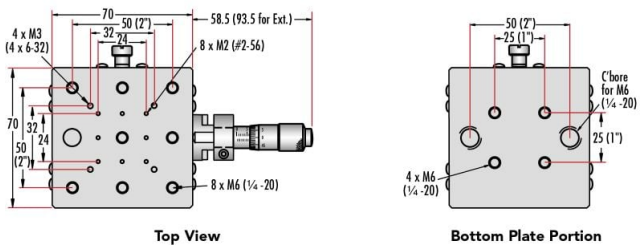

Caractéristiques du produit

English **Type:**

Propriétés physiques et mécaniques

Linear (X) **Type de Mouvement:**

Crossed Roller Bearing **Guide System:**

30mm Standard-Top Stages - Center Drive

30mm Standard-Top Stages - Side Drive

40mm Standard-Top Stages - Center Drive

40mm Standard-Top Stages - Side Drive

70mm Standard-Top Stages - Center Drive

70mm Standard-Top Stages - Side Drive

125mm Standard-Top Stages - Center Drive

125mm Standard-Top Stages - Side Drive