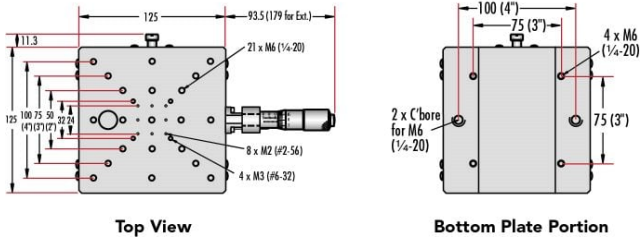

Caractéristiques du produit

English **Type:**

Propriétés physiques et mécaniques

Linear (X) **Type de Mouvement:**

Crossed Roller Bearing **Guide System:**

30mm Standard-Top Stages - Center Drive

30mm Standard-Top Stages - Side Drive

40mm Standard-Top Stages - Center Drive

40mm Standard-Top Stages - Side Drive

70mm Standard-Top Stages - Center Drive

70mm Standard-Top Stages - Side Drive

125mm Standard-Top Stages - Center Drive

125mm Standard-Top Stages - Side Drive