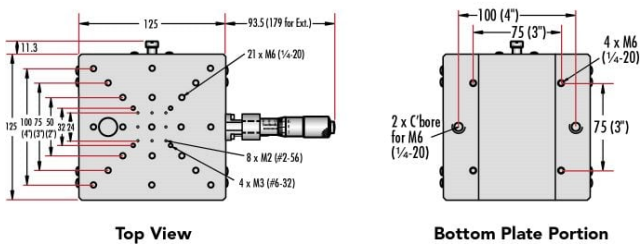

Propriétés physiques et mécaniques

Linear (X) **Type de Mouvement:**

Crossed Roller Bearing **Guide System:**

30mm Standard-Top Stages - Center Drive

30mm Standard-Top Stages - Side Drive

40mm Standard-Top Stages - Center Drive

40mm Standard-Top Stages - Side Drive

70mm Standard-Top Stages - Center Drive

70mm Standard-Top Stages - Side Drive

125mm Standard-Top Stages - Center Drive

125mm Standard-Top Stages - Side Drive