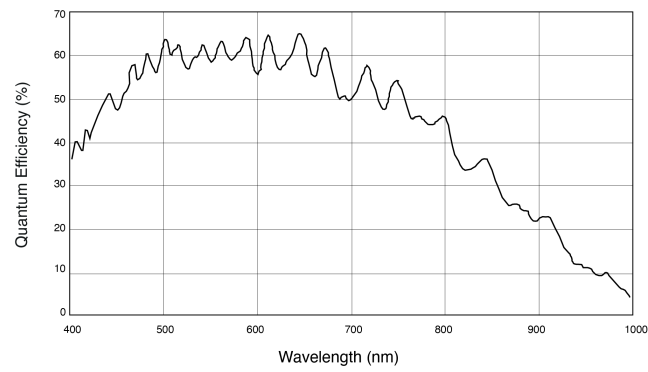

Informations techniques

MT9P031 Sensor QE Curve