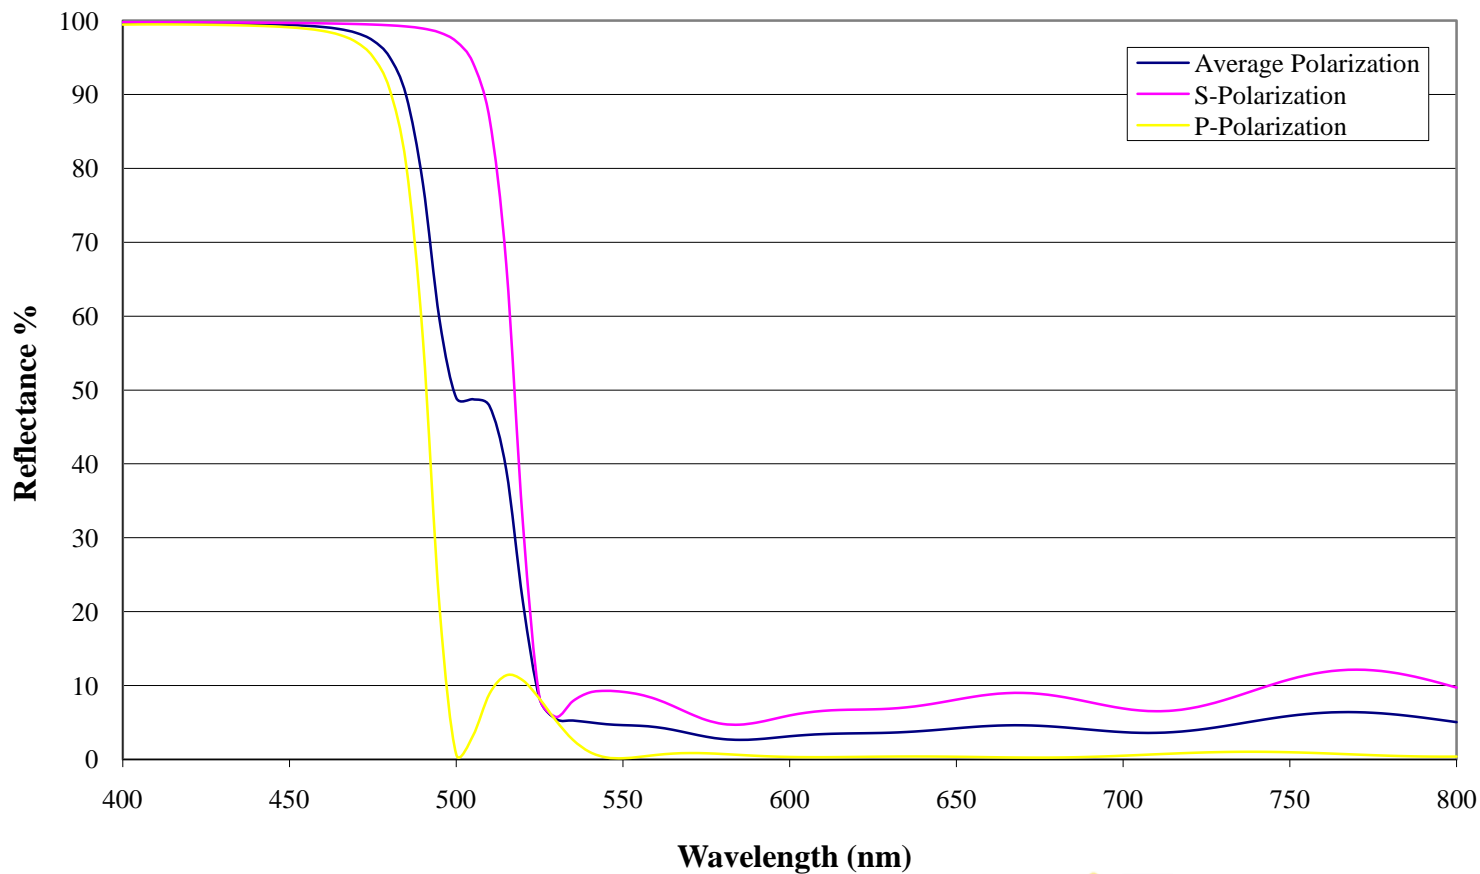

Coating Curve

Edmund Optics Inc.
USA | Asia | Europe

45° Blue Reflective Dichroic Color Filter Coating Performance FOR REFERENCE ONLY

COATING CURVE