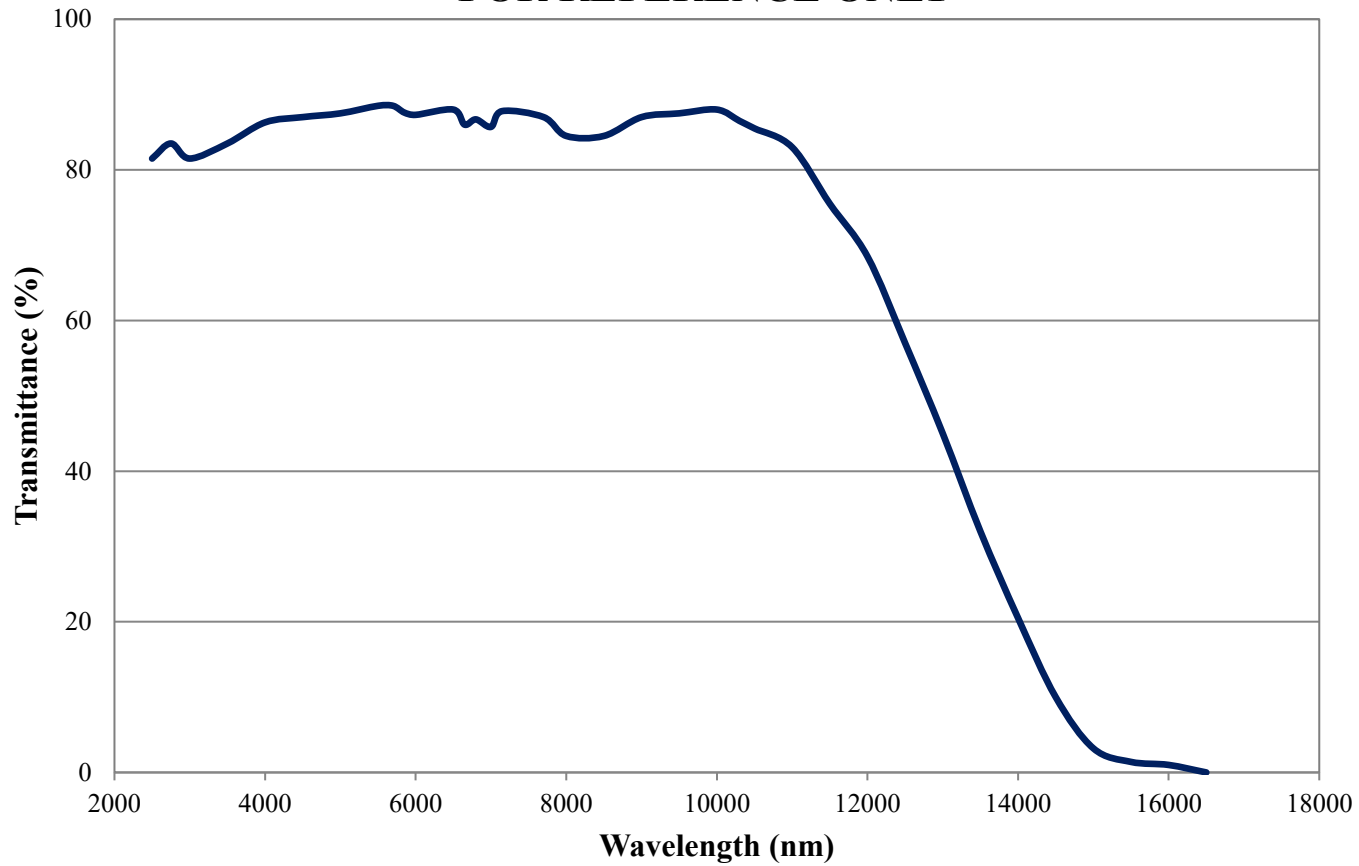

Coating Curve

Edmund Optics Inc.
USA | Asia | Europe

IR Wire Grid Polarizers BaF₂ FOR REFERENCE ONLY

COATING CURVE