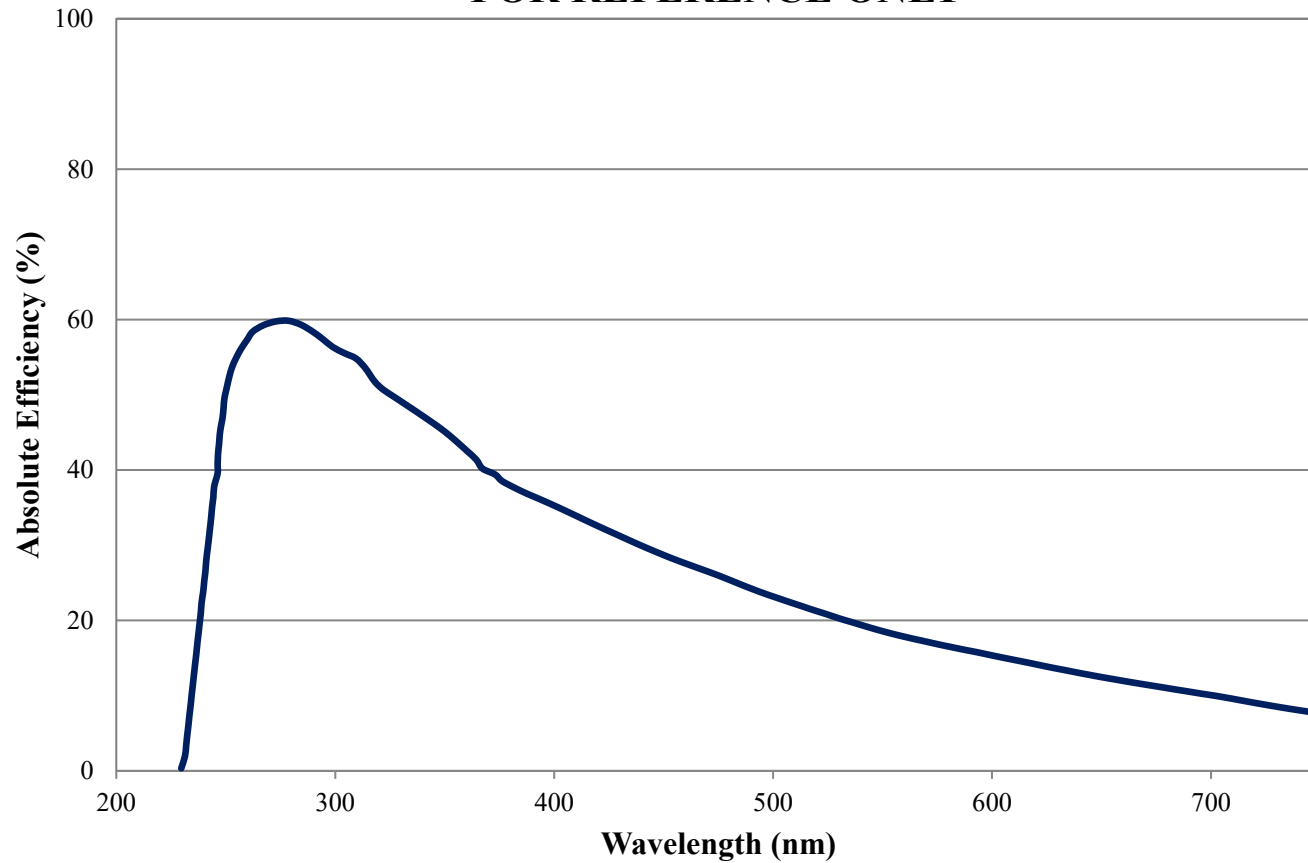

Coating Curve

Edmund Optics Inc.
USA | Asia | Europe

830 Grooves/mm Transmission Grating 19.4° Blaze Angle FOR REFERENCE ONLY

COATING CURVE