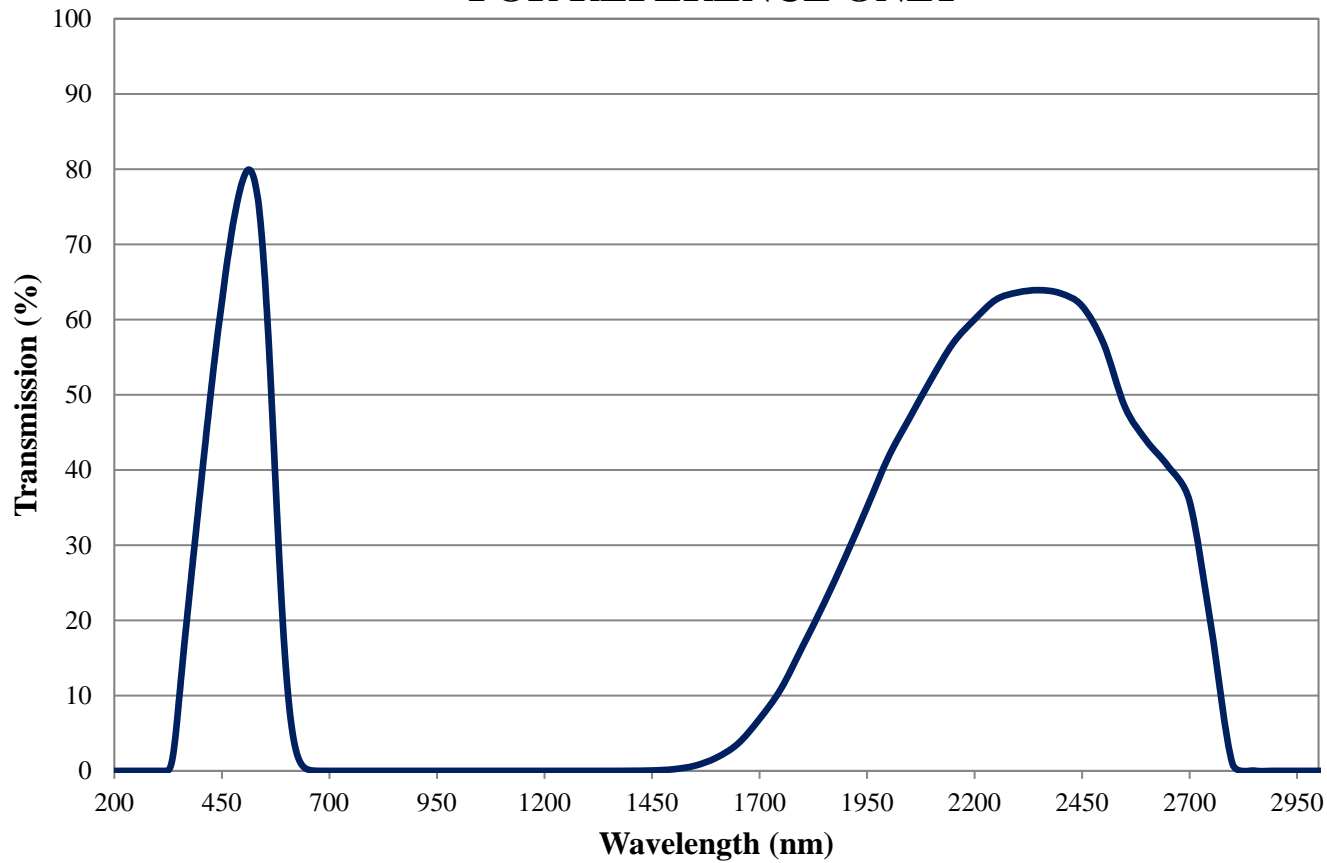

## BG-42 Colored Glass Bandpass Filter Internal Transmittance 3mm Thickness FOR REFERENCE ONLY

COATING CURVE