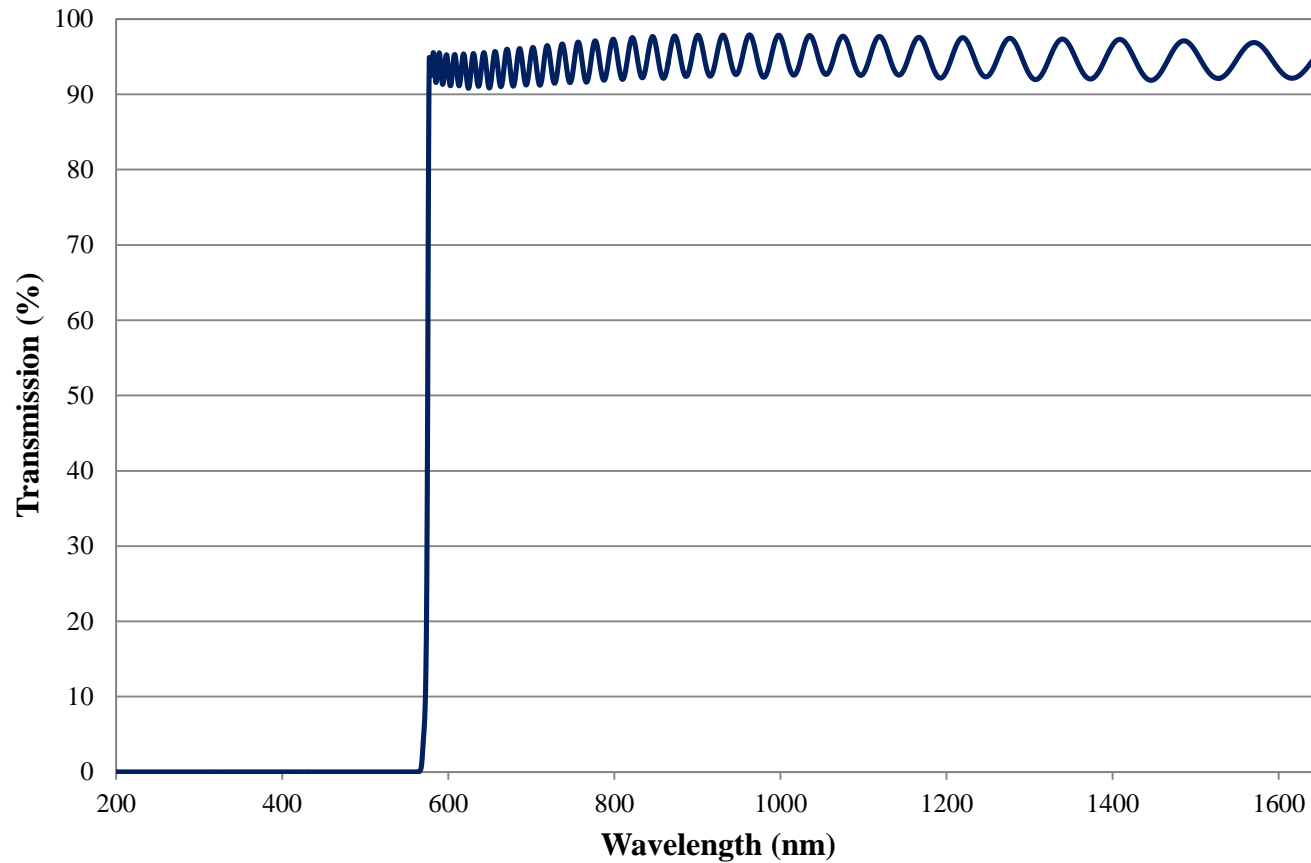

## 575nm High Performance Longpass Filter, OD >4.0 Coating Performance FOR REFERENCE ONLY