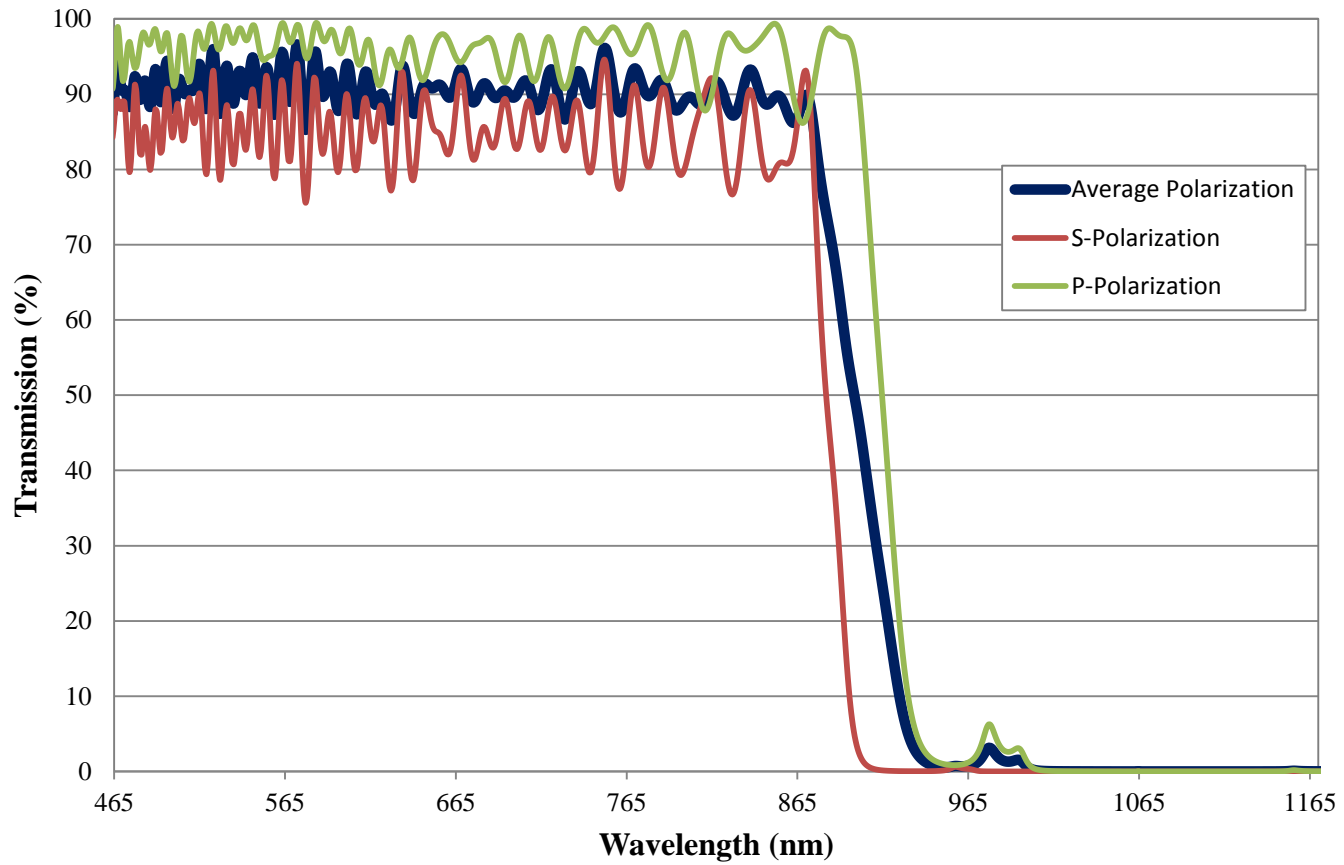

## 900nm Dichroic Shortpass Filter FOR REFERENCE ONLY

COATING CURVE

## 900nm Dichroic Shortpass Filter FOR REFERENCE ONLY