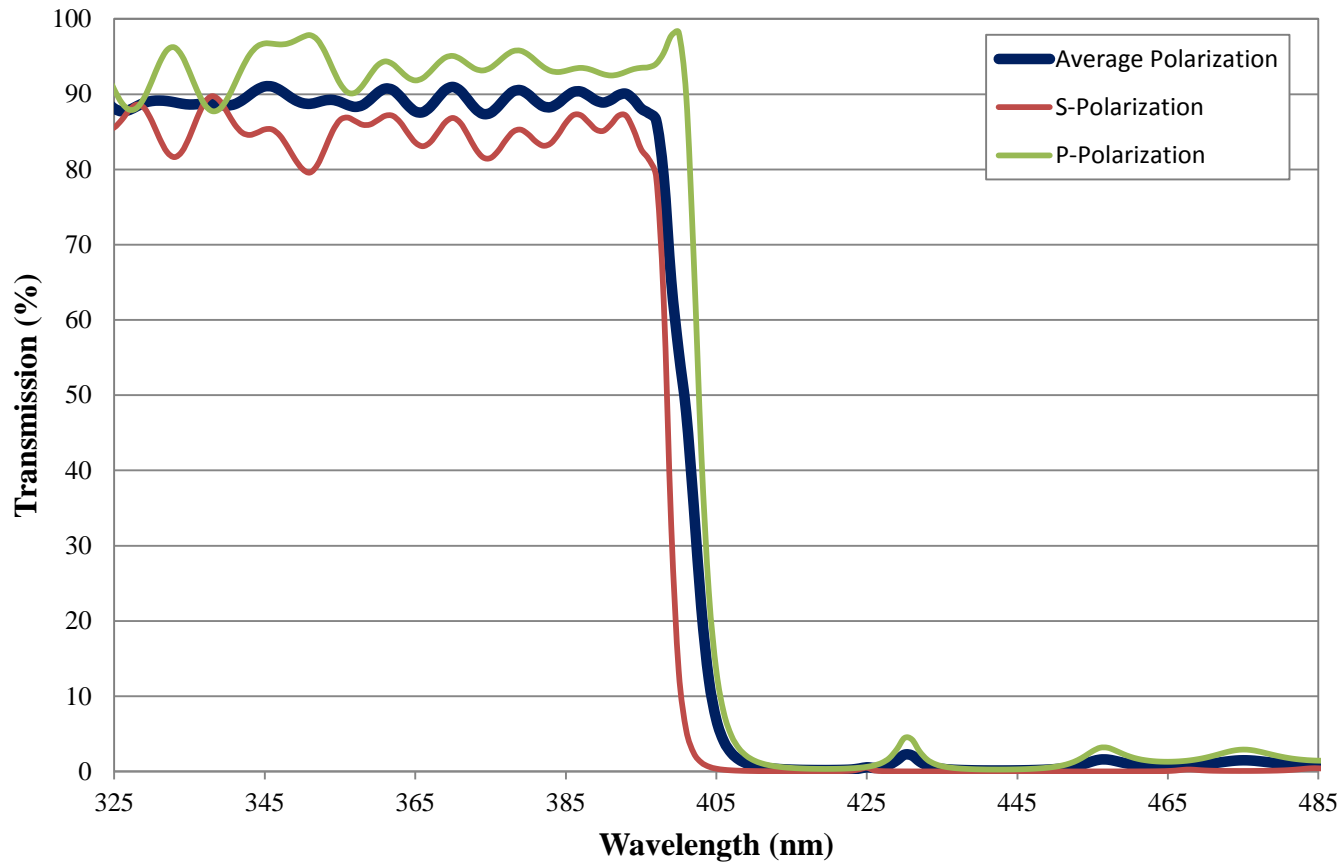

Coating Curve

Edmund Optics Inc.
USA | Asia | Europe

COATING CURVE

400nm Dichroic Shortpass Filter FOR REFERENCE ONLY

Coating Curve

Edmund Optics Inc.
USA | Asia | Europe

COATING CURVE

400nm Dichroic Shortpass Filter FOR REFERENCE ONLY