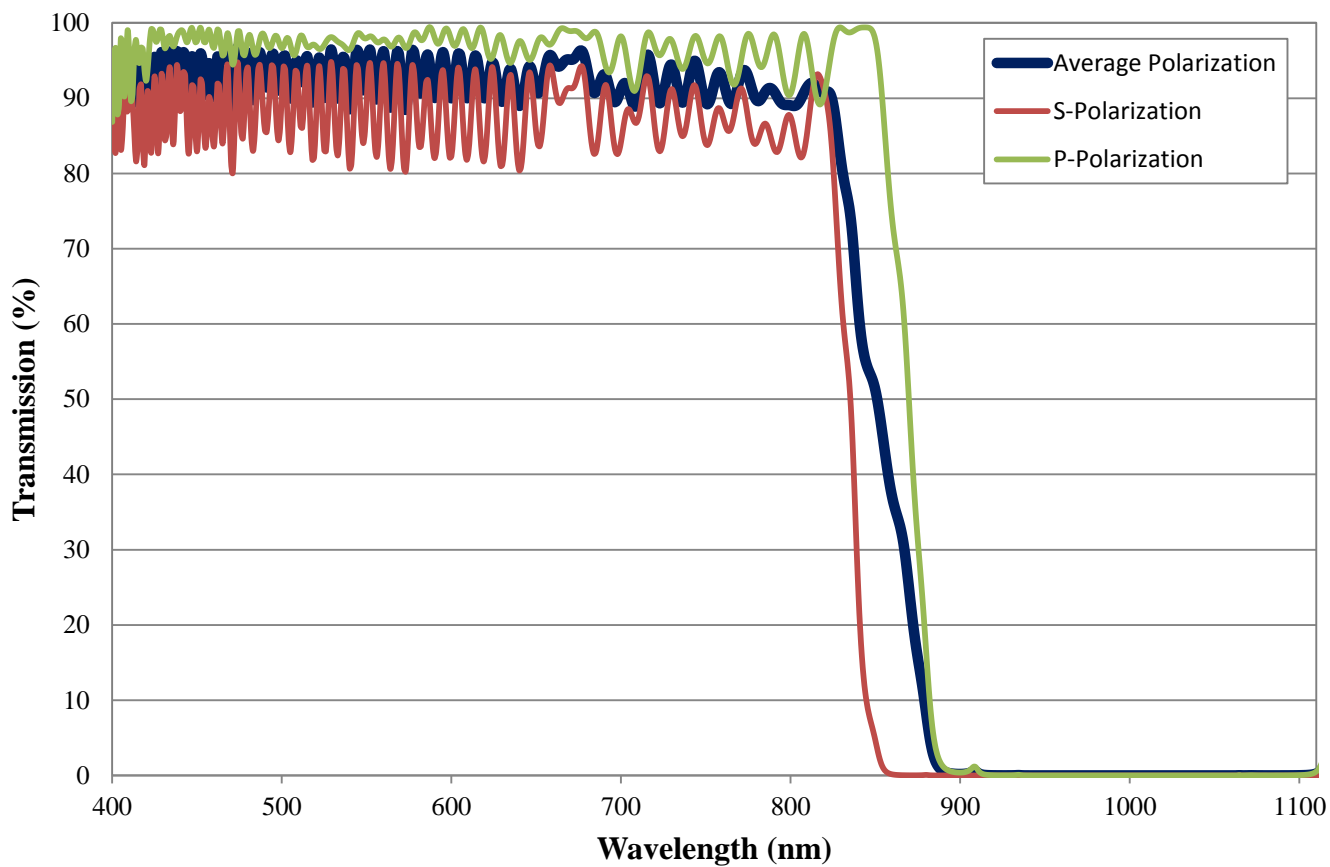

Coating Curve

Edmund Optics Inc.
USA | Asia | Europe

850nm Dichroic Shortpass Filter FOR REFERENCE ONLY

COATING CURVE

Coating Curve

Edmund Optics Inc.
USA | Asia | Europe

COATING CURVE

850nm Dichroic Shortpass Filter FOR REFERENCE ONLY