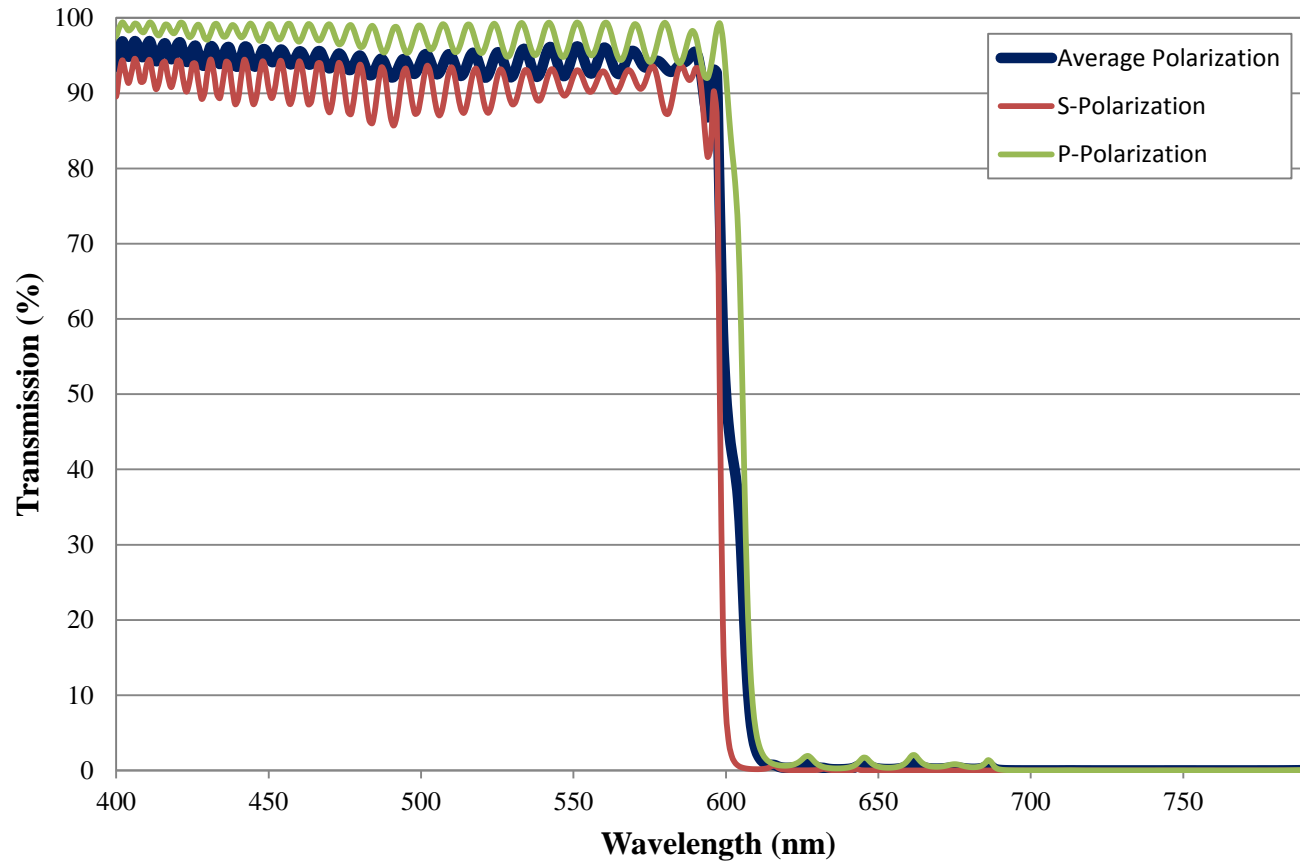

Coating Curve

Edmund Optics Inc.
USA | Asia | Europe

600nm Dichroic Shortpass Filter FOR REFERENCE ONLY

COATING CURVE

Coating Curve

Edmund Optics Inc.
USA | Asia | Europe

COATING CURVE

600nm Dichroic Shortpass Filter FOR REFERENCE ONLY