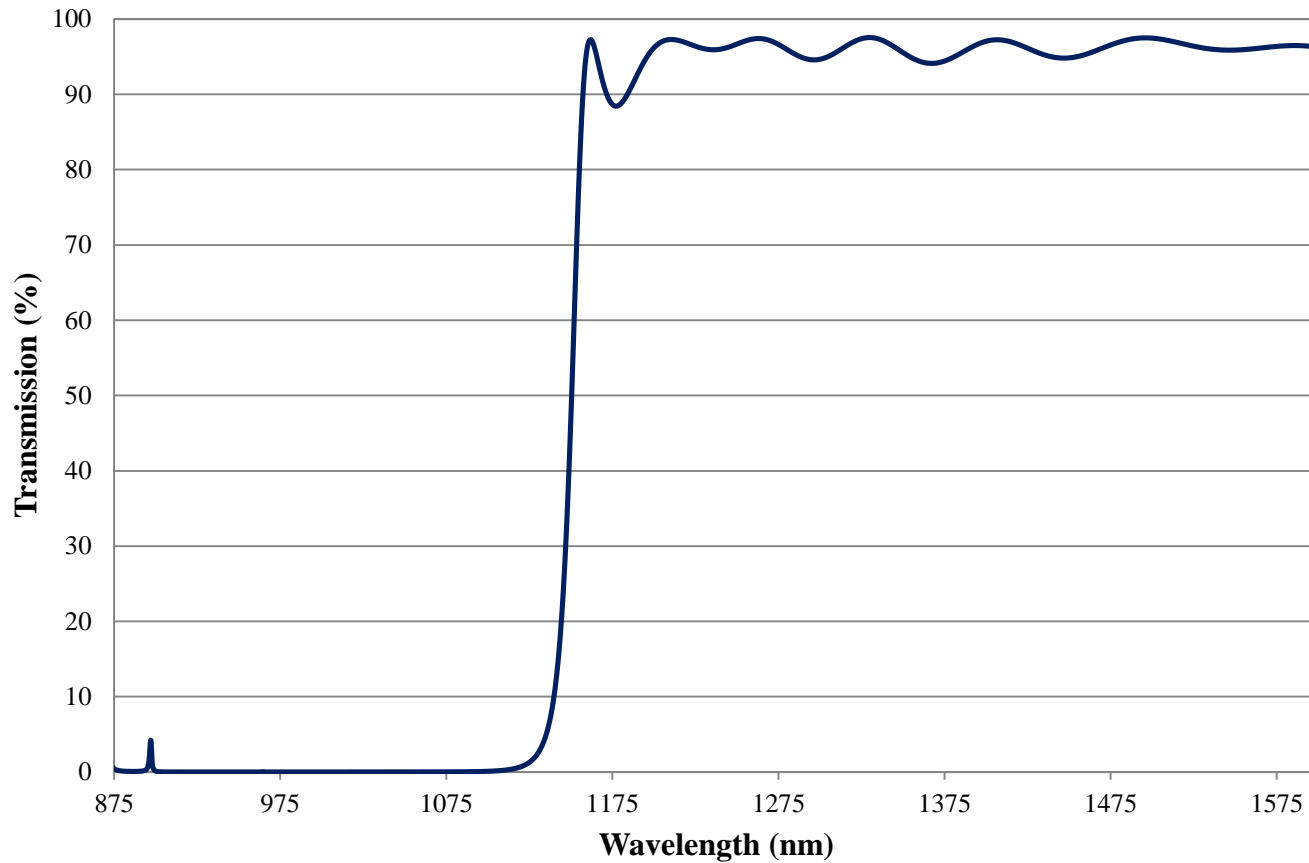

## 1150nm Techspec Longpass Filter: OD >2.0 Coating Performance FOR REFERENCE ONLY