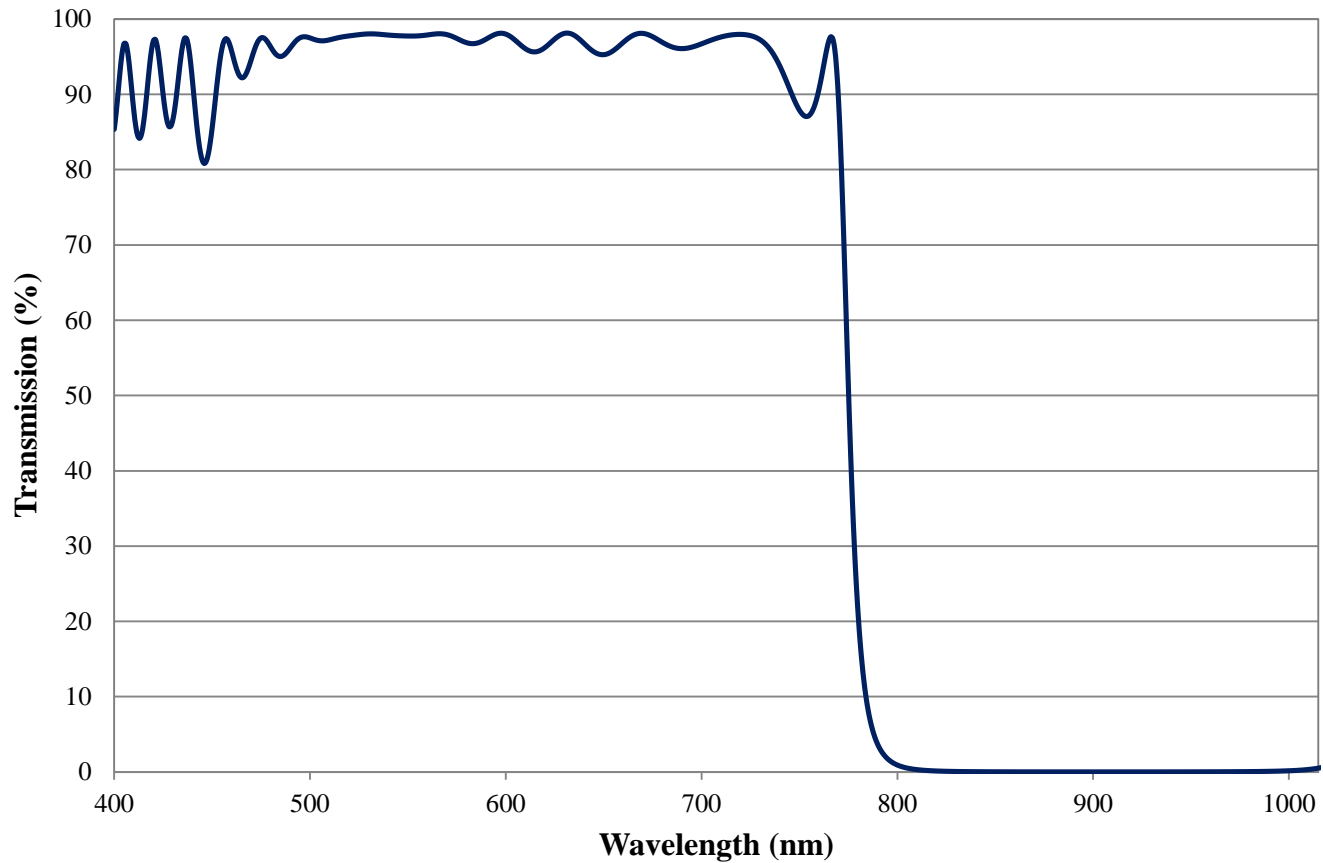

Coating Curve

Edmund Optics Inc.
USA | Asia | Europe

COATING CURVE

775nm Techspec Shortpass Filter: OD >2.0 Coating Performance FOR REFERENCE ONLY

Coating Curve

Edmund Optics Inc.
USA | Asia | Europe

COATING CURVE

775nm Techspec Shortpass Filter: OD >2.0 Coating Performance FOR REFERENCE ONLY