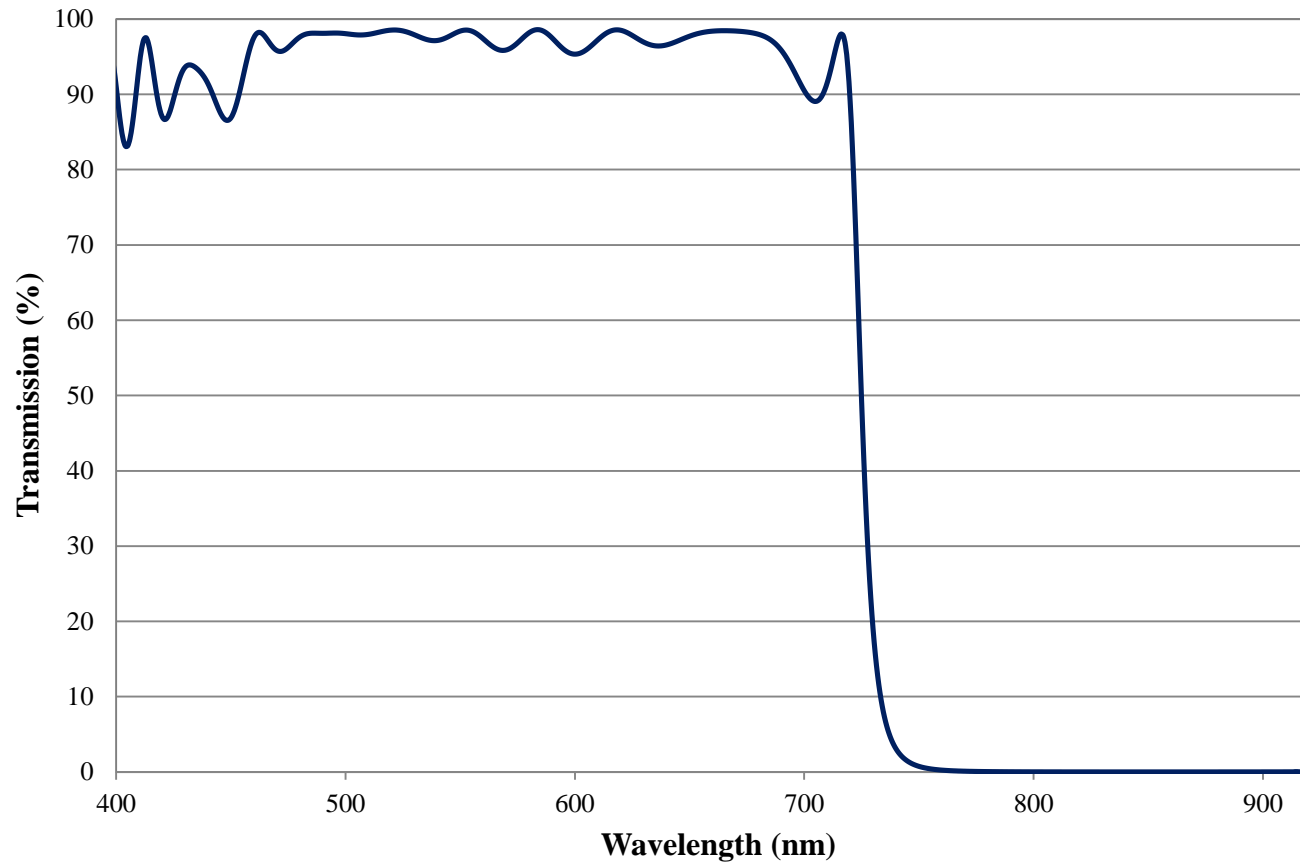

Coating Curve

Edmund Optics Inc.
USA | Asia | Europe

COATING CURVE

725nm Techspec Shortpass Filter: OD >2.0 Coating Performance FOR REFERENCE ONLY

Coating Curve

Edmund Optics Inc.
USA | Asia | Europe

COATING CURVE

725nm Techspec Shortpass Filter: OD >2.0 Coating Performance FOR REFERENCE ONLY